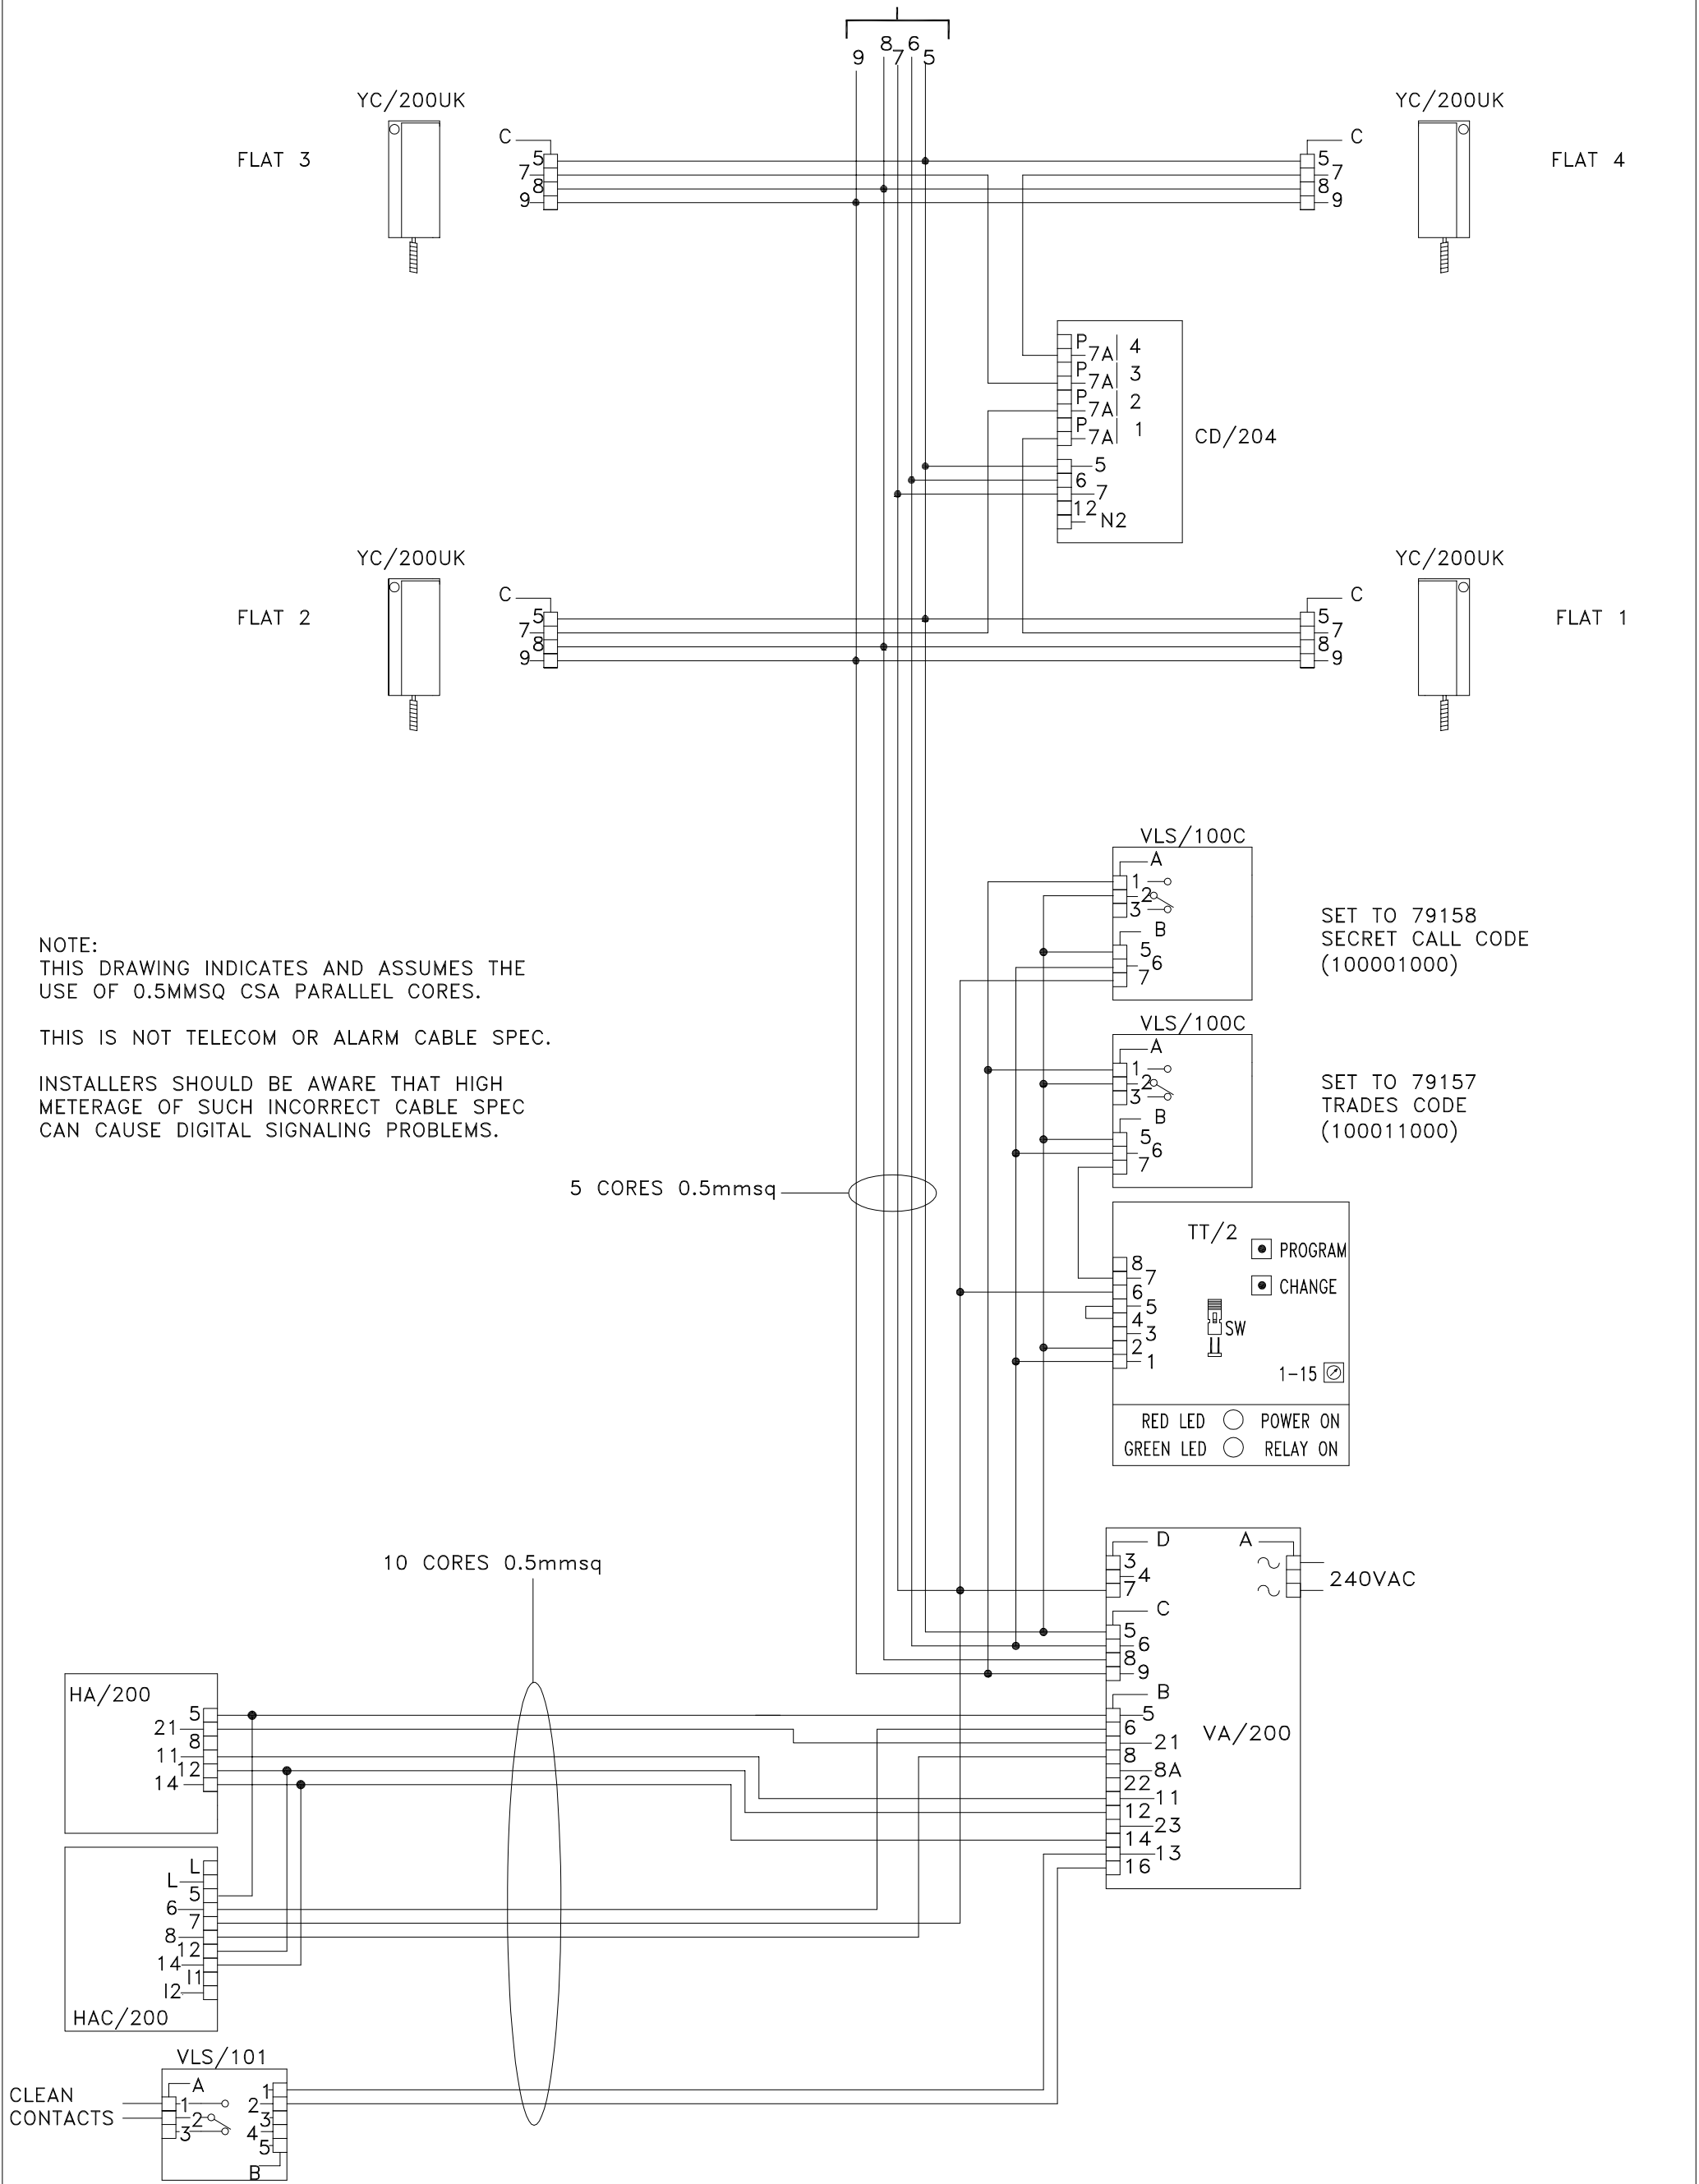

TO FURTHER PHONES
AND CD204'S AS REQ.

NOTE:
THIS DRAWING INDICATES AND ASSUMES THE
USE OF 0.5MMSQ CSA PARALLEL CORES.

THIS IS NOT TELECOM OR ALARM CABLE SPEC.

INSTALLERS SHOULD BE AWARE THAT HIGH
METERAGE OF SUCH INCORRECT CABLE SPEC
CAN CAUSE DIGITAL SIGNALING PROBLEMS.

SET TO 79158
SECRET CALL CODE
(100001000)

SET TO 79157
TRADES CODE
(100011000)

TT/2

PROGRAM

CHANGE

SW

1-15

RED LED ○ POWER ON

GREEN LED ○ RELAY ON

BPT (UK) LTD.
HERTS. ENGLAND

PREPARED FOR
INSTALLER INFORMATION

DATE: 24/09/04 DRAWN: RC

REVISED:

DRAWING TITLE:

1 X DIGITAL TARGHA AUDIO ENTRY PANEL,
TRADES, CODED ENTRY & LYNEA HANDSETS

DRAWING No: B-XT1YNCTTVL(AUD)